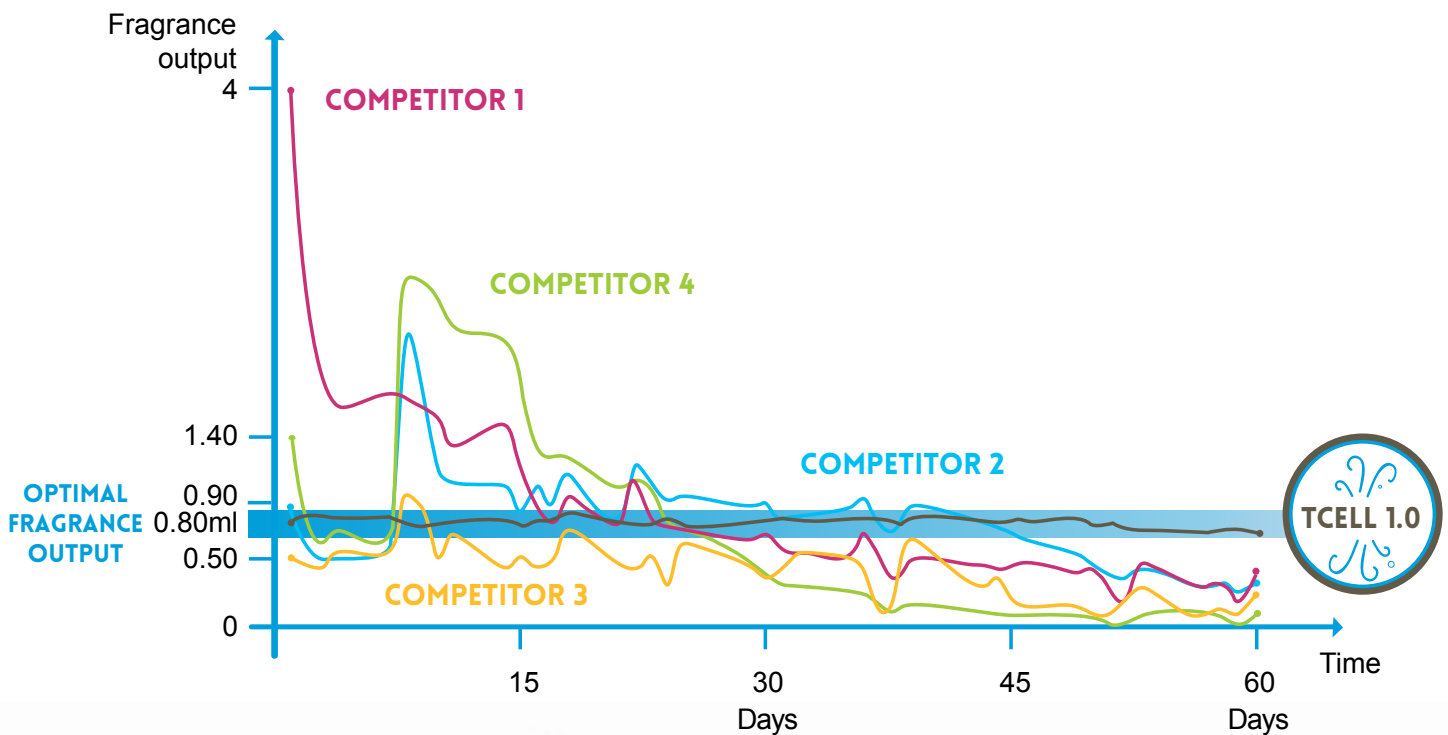

The only passive system delivering consistent fresh smell for a full 60 days

Internal tests performed against other passive systems

Consistency over refill life

In contrast to competitor products, TCell 1.0 patented fuel cell maintains a **consistent output** of fragrance over the life of the refill.